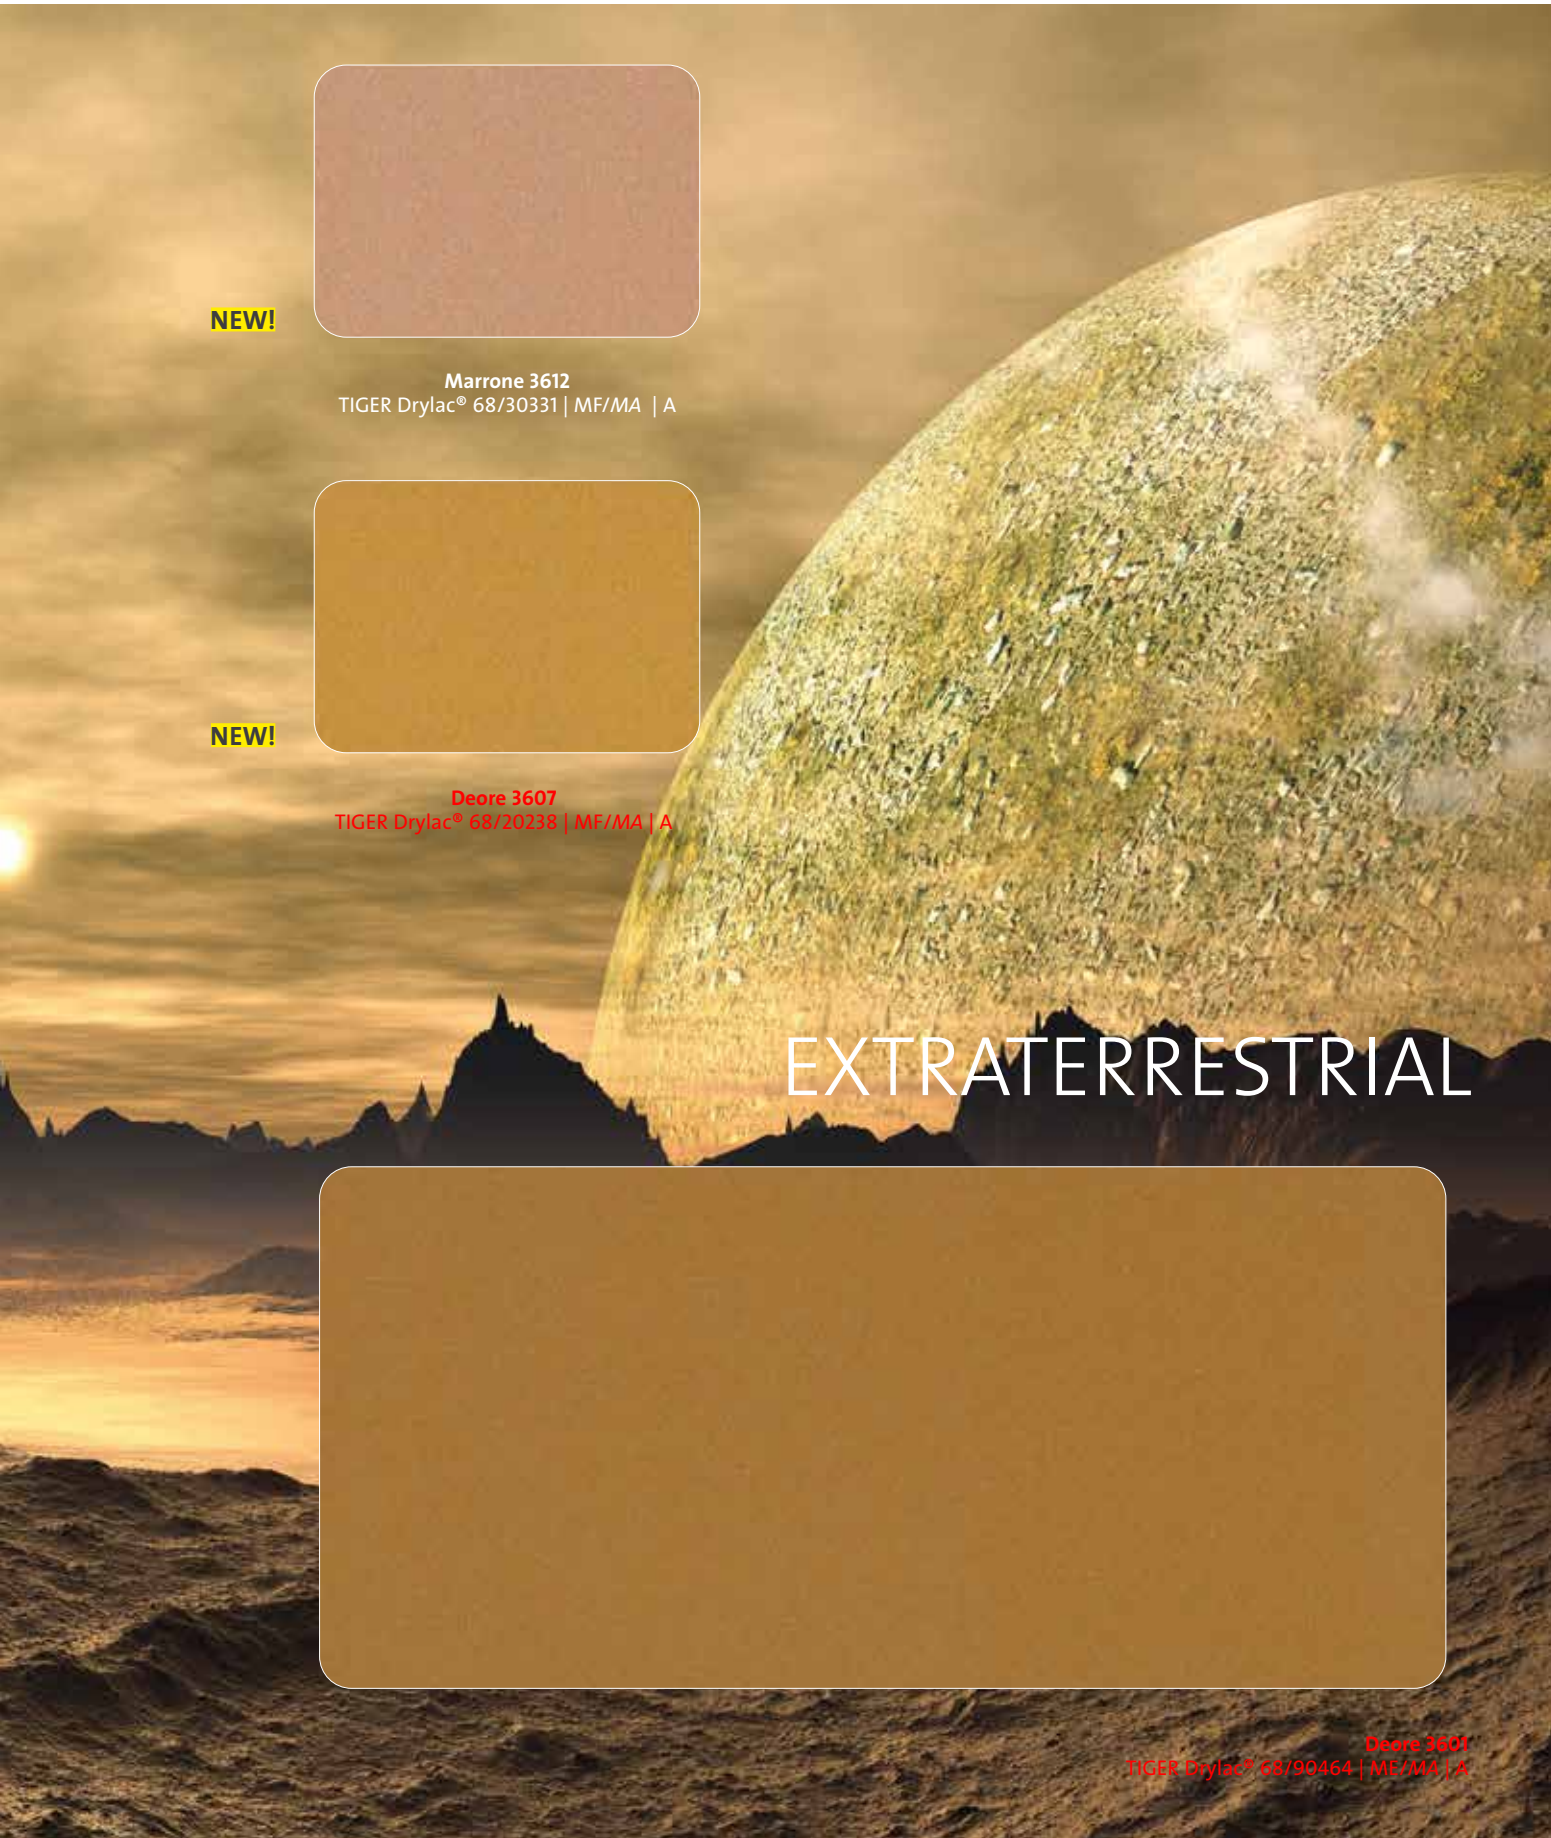

TIGER Drylac® 3D Metallics

A new Dimension in Effect Powder Coatings

NEW!