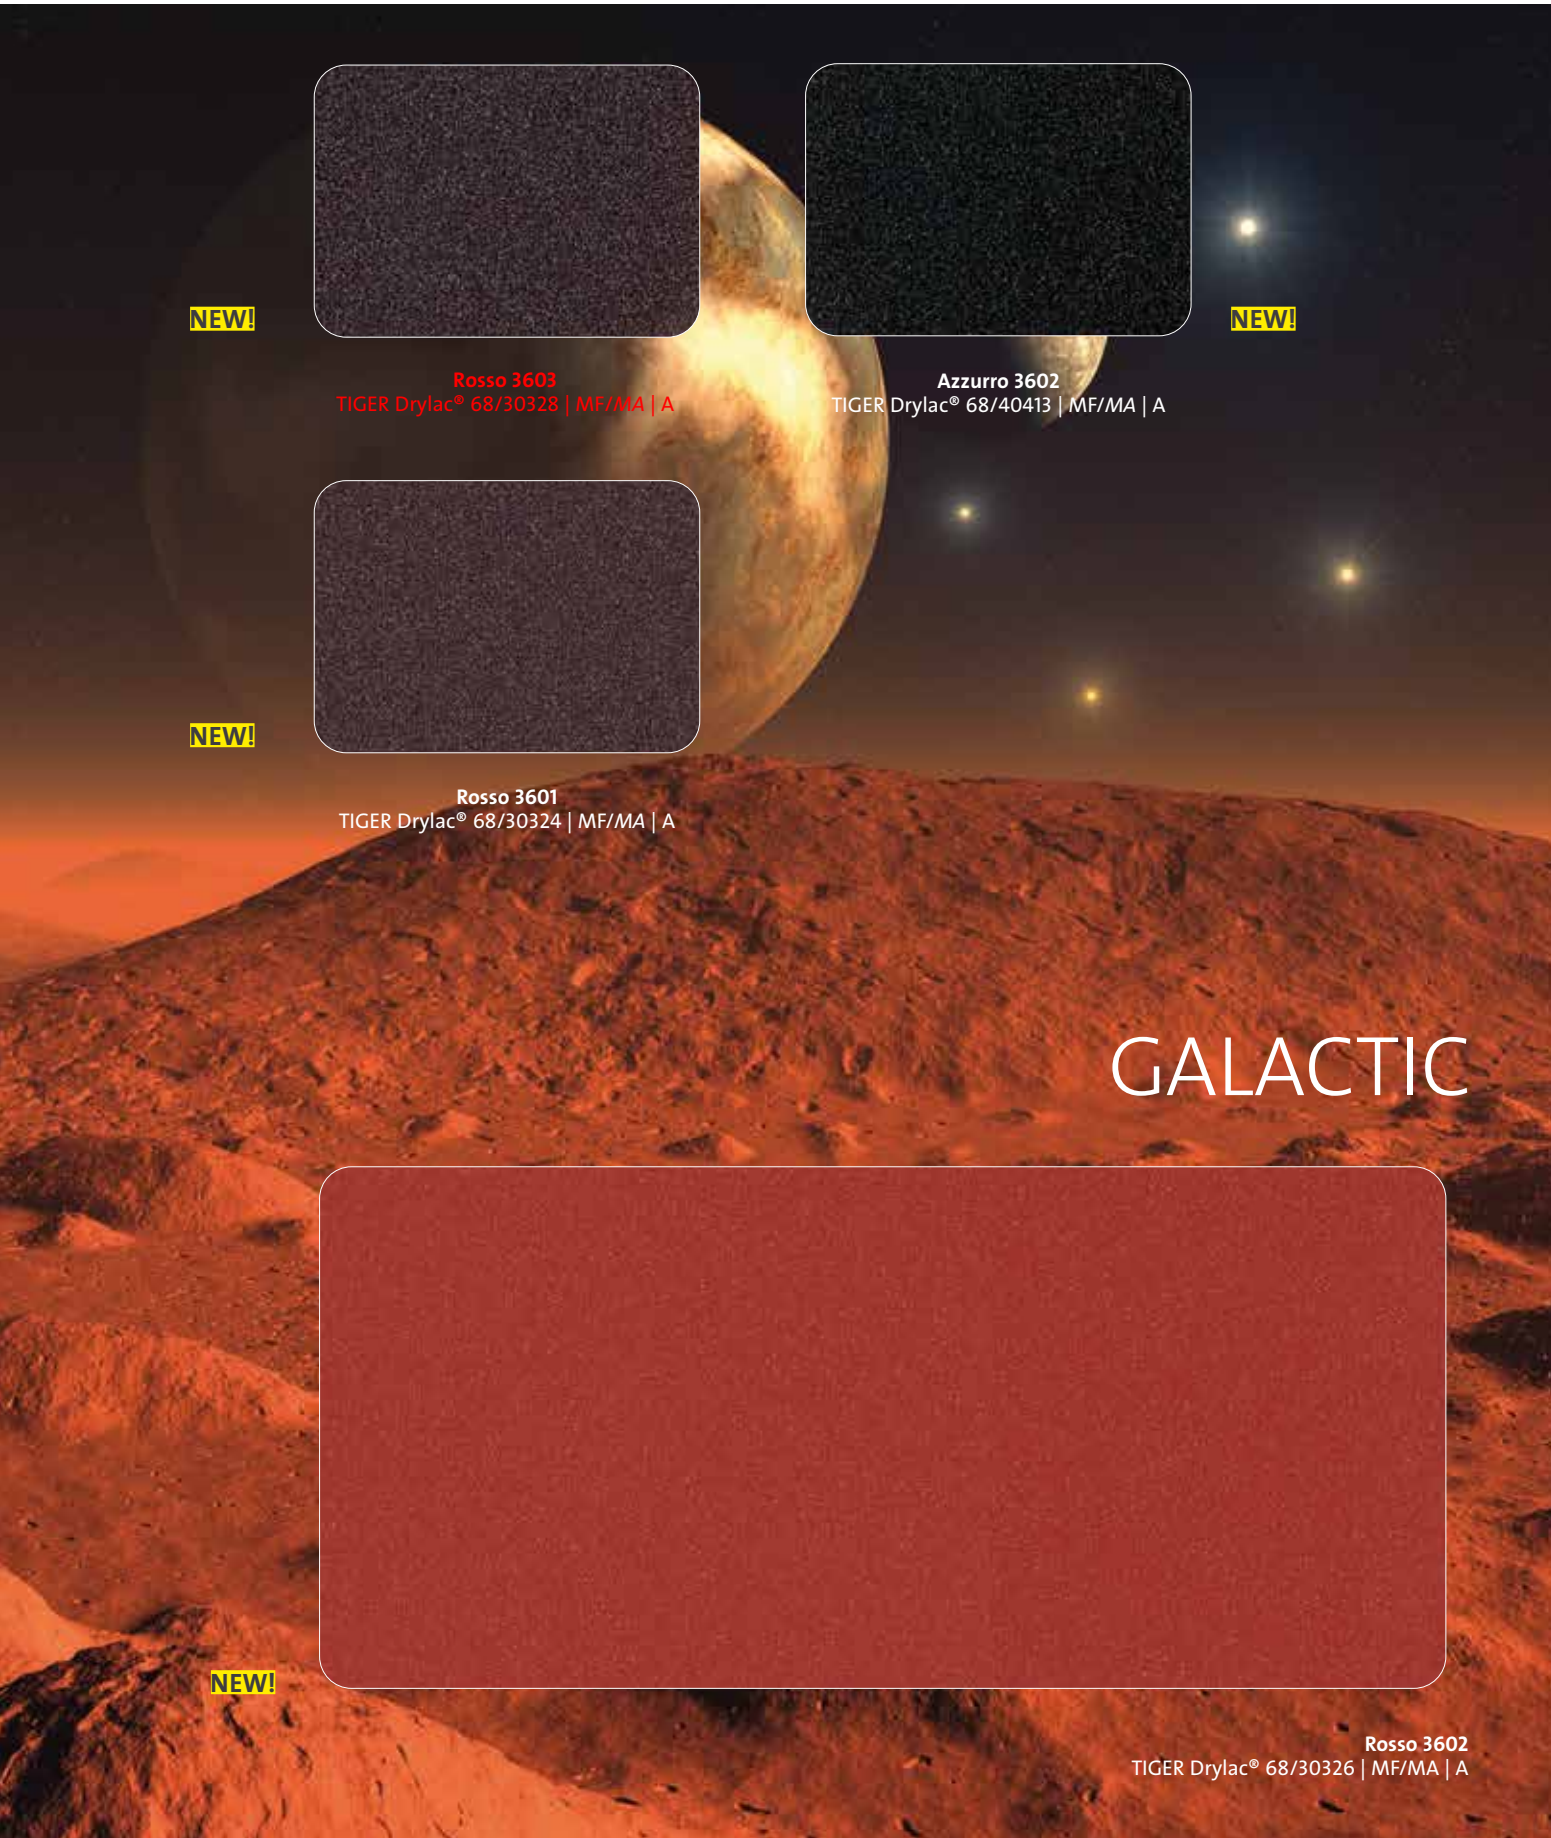

TIGER Drylac® 3D Metallics

A new Dimension in Effect Powder Coatings

NEW!